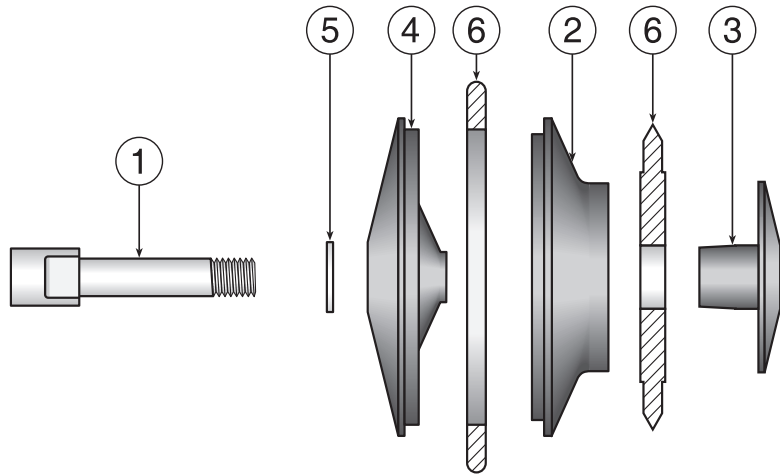

LA-120 Profiled Leather Honing Wheel

Item no.	Article no.	Denomination	Quantity	Weight/piece	
				g	oz
1	1240	Shaft	1	71	2,50
2	3340	Distance	1	35	1,23
3	3350	Washer	1	17	0,60
4	3360	Hub	1	39	1,38
5	5350	Washer	1	5	0,18
6	LA-122	Set of standard exchange discs	1		